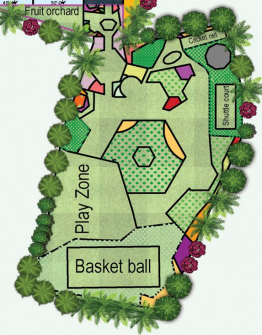

Location Highlights
Near to Krishnapatnam Port
Employment Hub | Educational Hub
Industrial Corridor | Major Developments Going on

ప్రాజెక్ట్ హైలైట్స్

“
ప్రీమియమ్ రేటింగ్ కమ్యూనిటీ వెంచర్ | 100% వాస్తవికత మరియు క్లియర్ డాక్యుమెంటేషన్
పర్మనెంట్ కాంపౌండ్ వాల్ | 24 గంటలు పబ్లిక్ ట్రాన్స్పోర్ట్ సౌకర్యం | 25 అల లాజ్ ట్రాగునీరు
మోడ్రన్ ఆర్ట్ విత్ సెక్యూరిటీ రూమ్ | అందరికీ అందుబాటు ధర్మలలో
ఇండివిడ్యువల్ పోస్టాఫీస్ & బిల్డింగ్ | సిమెంట్ రాడ్స్ విత్ ఫుట్ పాత్ | 40 ఫీట్ సిమెంట్ రాడ్స్
పార్క్ డెవలప్ మెంట్ & బిల్డింగ్, ప్లే ఏరియా | సిమెంట్ కాంక్రీట్ డ్రైనేజీ
3 ఫేస్ వాలక్యూసిటి ఫెసిలిటీ | మోడ్రన్ స్ట్రీట్ లైట్స్ | వాకింగ్ ట్రాక్
అవెన్యూ ఫ్లాంటేషన్ విత్ డ్రీమ్ సిస్టమ్
”

For More Details Contact :

A Project by

MOTHERLAND DEVELOPERS
BUILDERS & LAND DEVELOPERS
NELLORE | BANGALORE

Site Address

This Brochure is only a conceptual presentation of the project and not a legal offering. The promoters reserve the right to make changes in the elevation, plans and specifications as deemed fit.

MOTHERLAND INNOVATIONS